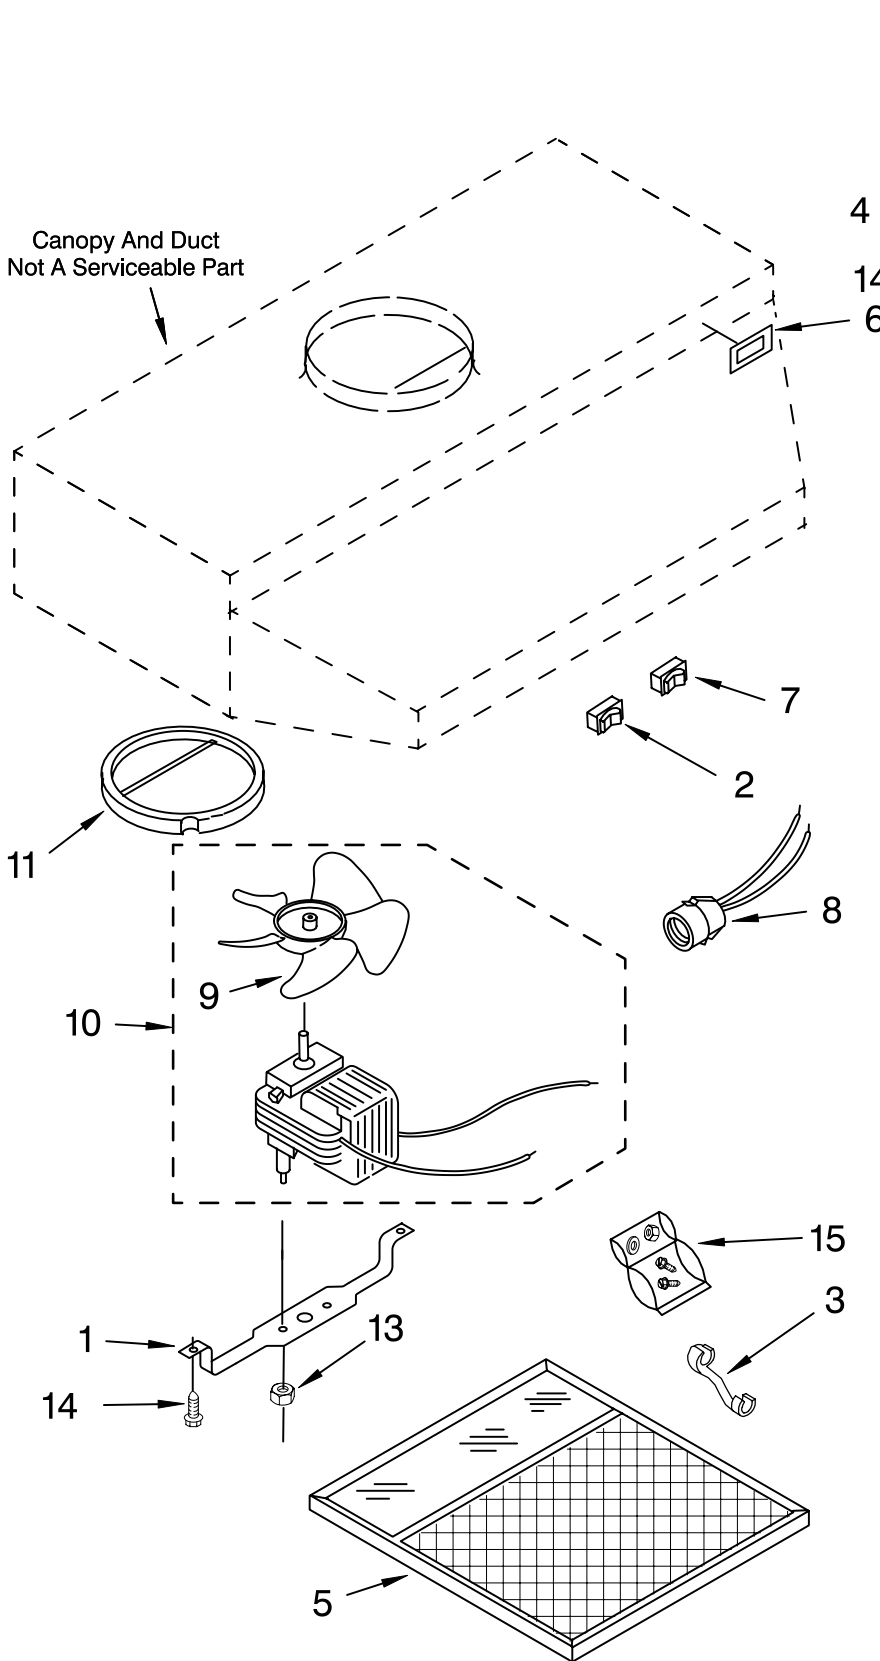

RANGE HOOD PARTS

For Model: RH2030XJQ1, RH2030XJZ1, RH2030XJT1, RH2030XJB1
 (Designer White) (Almond) (Biscuit) (Black)

30" RANGE HOOD
 (Vented)
 (Use with Gas or Electric Range)

Illus. No.	Part No.	DESCRIPTION
1	883397	Bracket, Motor
2		Switch, Light
	8189843	White
	8189844	Almond
	8189845	Black
	8189846	Biscuit
3	830327	Bushing
4		Cover, Wiring
	883095	White
	883096	Almond/Biscuit
	883123	Black
5	883103	Filter, With Lens
6		Nameplate
	8189511	White
	8189512	Almond
	8189514	Biscuit
	8189513	Black
7		Switch, Fan
	8189847	White
	8189848	Almond
	8189850	Biscuit
	8189849	Black
8	883094	Receptacle, Light
9	883382	Blade, Fan
10	883378	Motor/Fan Assembly
11	883026	Damper Assembly
13	883076	Nut, 8-32 (2)
14	830465	Screw, 8 x 1/4 (6)
15	883185	Hardware, Installation

LITERATURE PARTS

- LIT830735 Order Blank, Filter
- LIT8284866 Instructions, Installation & Operating
- LIT883184 Wiring Diagram

FOR ORDERING INFORMATION REFER TO PARTS PRICE LIST